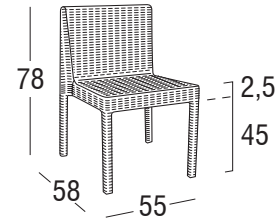

Design: Studio Balutto Associati
Product: Chair
Sizes: **cm 55x58x78h (21,6"x23"x31"h)**
seat **cm 45h (17,7"h)**
with cushion **cm 47,5h (18,7"h)**

FEATURES

Frame: Aluminum, polyester powder coated (Akzo Nobel).
Glides: Polyester colour chocolate
Weaving: Sunloom (polyester-pvc)
Finishing: Chocolate

Seat cushion: Open cell in expanded polyurethane, draining

Net weight unit 6
Gross weight unit 7
Units per package 4
Package sizes cm 58x83x108h
Package volume m³ 0,52
Stackable YES

FINISHING

UV, marine environment, scratch resistant